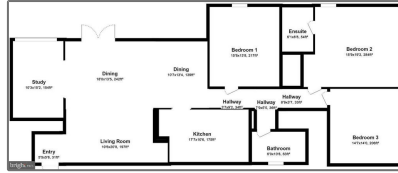

# Residential

1,157 Sqft - 12707 GORDON BOULEVARD 52,  
WOODBIDGE, VA 22192

## Basic Details

Property Type: **Residential**

Listing Type: **For Sale**

Price: **\$300,000**

Bedrooms: **3**

Bathrooms: **2**

Sqft: **1,157 Sqft**

Year Built: **1965**