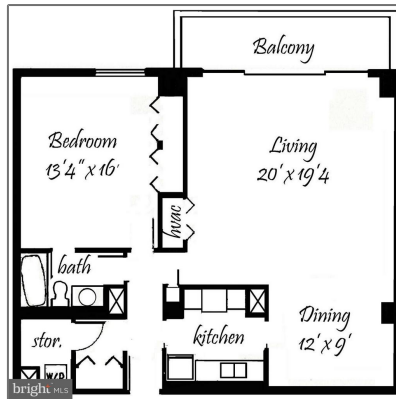

Residential

1,110 Sqft - 3800 FAIRFAX DRIVE 1412,
ARLINGTON, VA 22203

Basic Details

| | |
|-----------------|--------------------|
| Property Type: | Residential |
| Listing Type: | For Sale |
| Price: | \$475,000 |
| Bedrooms: | 1 |
| Bathrooms: | 1 |
| Sqft: | 1,110 Sqft |
| Year Built: | 1974 |
| Price Per SQFT: | \$428 |
| Status: | Active |