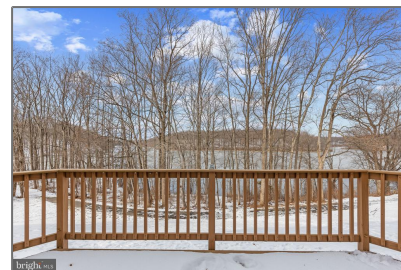

# Residential

1,580 Sqft - 20004 LAKE PARK DRIVE 113,  
GERMANTOWN, MD 20874