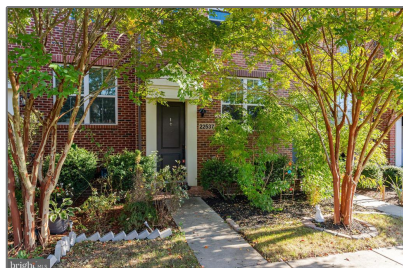

# Residential

1,473 Sqft - 22537 CLARKSBURG ROAD,  
CLARKSBURG, MD 20871

## Basic Details

Property Type: **Residential**

Listing Type: **For Sale**

Price: **\$206,978**

Bedrooms: **2**

Bathrooms: **2**

Sqft: **1,473 Sqft**

Year Built: **2014**