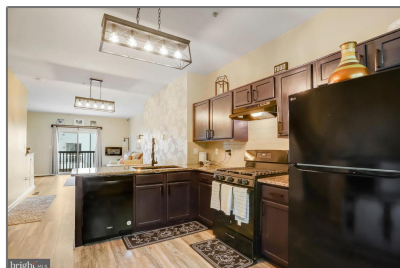

## Basic Details

Property Type: **Residential**

Listing Type: **For Sale**

Price: **\$206,978**

Bedrooms: **2**

Bathrooms: **2**

Sqft: **1,473 Sqft**

Year Built: **2014**