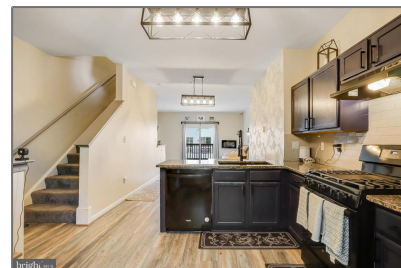

## Basic Details

Property Type: **Residential**

Listing Type: **For Sale**

Price: **\$206,978**

Bedrooms: **2**

Bathrooms: **2**

Sqft: **1,473 Sqft**

Year Built: **2014**