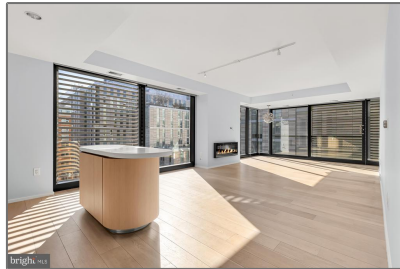

## Basic Details

Property Type: **Residential Lease**

Listing Type: **For Rent**

Price: **\$4,500**

Bedrooms: **1**

Bathrooms: **1**

Sqft: **945 Sqft**

Year Built: **2013**