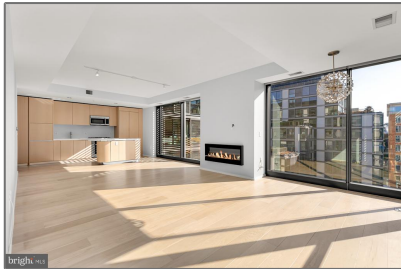

## Basic Details

Property Type: **Residential Lease**

Listing Type: **For Rent**

Price: **\$4,500**

Bedrooms: **1**

Bathrooms: **1**

Sqft: **945 Sqft**

Year Built: **2013**