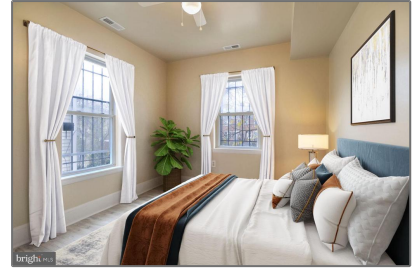

Residential

781 Sqft - 121 GALVESTON PLACE SW 2,
WASHINGTON, DC 20032

Basic [Details](#)

| | |
|-----------------|--------------------|
| Property Type: | Residential |
| Listing Type: | For Sale |
| Price: | \$159,000 |
| Bedrooms: | 2 |
| Bathrooms: | 1 |
| Sqft: | 781 Sqft |
| Year Built: | 1943 |
| Price Per SQFT: | \$204 |
| Status: | Active |