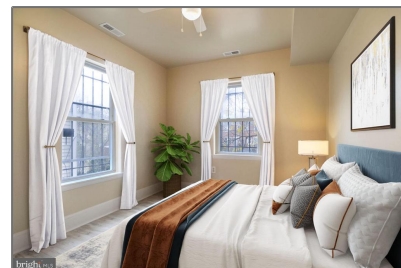

# Residential

781 Sqft - 121 GALVESTON PLACE SW 2,  
WASHINGTON, DC 20032

## Basic [Details](#)

Property Type: **Residential**

Listing Type: **For Sale**

Price: **\$159,000**

Bedrooms: **2**

Bathrooms: **1**

Sqft: **781 Sqft**

Year Built: **1943**