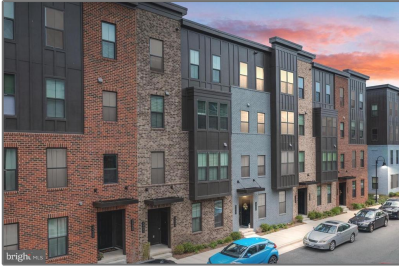

# Residential Lease

2,392 Sqft - 44646 PROVINCETOWN DRIVE,  
ASHBURN, VA 20147

## Basic Details

Property Type: **Residential Lease**

Listing Type: **For Rent**

Price: **\$4,850**

Bedrooms: **3**

Bathrooms: **2**

Sqft: **2,392 Sqft**

Year Built: **2019**