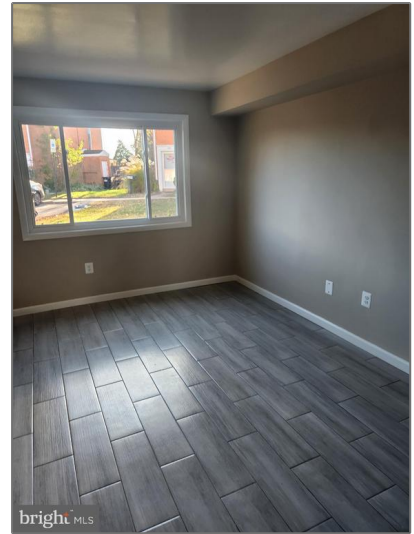

# Residential

841 Sqft - 1125 WESTVIEW TERRACE, LAUREL,  
MD 20707

## Basic Details

Property Type:	<b>Residential</b>
Listing Type:	<b>For Sale</b>
Price:	<b>\$225,000</b>
Bedrooms:	<b>2</b>
Bathrooms:	<b>1</b>
Sqft:	<b>841 Sqft</b>
Year Built:	<b>1977</b>
Price Per SQFT:	<b>\$268</b>
Status:	<b>Active</b>