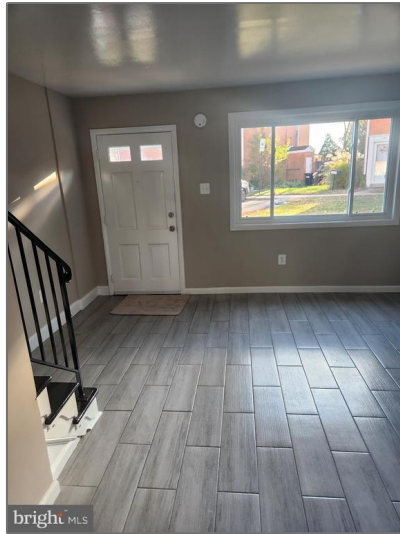

# Residential

841 Sqft - 1125 WESTVIEW TERRACE, LAUREL,  
MD 20707

## Basic Details

Property Type:	<b>Residential</b>
Listing Type:	<b>For Sale</b>
Price:	<b>\$225,000</b>
Bedrooms:	<b>2</b>
Bathrooms:	<b>1</b>
Sqft:	<b>841 Sqft</b>
Year Built:	<b>1977</b>
Price Per SQFT:	<b>\$268</b>
Status:	<b>Active</b>