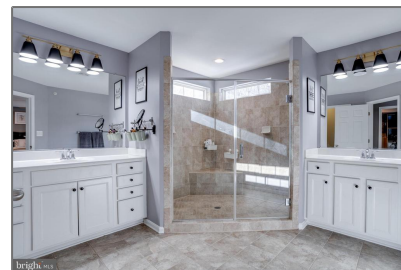

Residential

3,124 Sqft - 3313 EAGLE RIDGE DRIVE,
WOODBIDGE, VA 22191

Basic Details

Property Type: **Residential**

Listing Type: **For Sale**

Price: **\$679,888**

Bedrooms: **4**

Bathrooms: **3**

Sqft: **3,124 Sqft**

Year Built: **2010**

Price Per SQFT: **\$251**

Status: **Active**

Agent Info

Amber Williams

📞 (703) 944-3884

✉️ amber@sweethomesamerica.com
