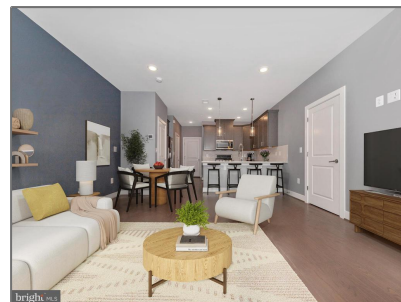

Residential

1,651 Sqft - 833 ROCKWELL AVENUE 833,
GAITHERSBURG, MD 20878

Basic Details

Property Type: **Residential**

Listing Type: **For Sale**

Price: **\$635,000**

Bedrooms: **3**

Bathrooms: **2**

Sqft: **1,651 Sqft**

Year Built: **2021**

Price Per SQFT: **\$385**

Status: **Active**

Agent Info

Amber Williams

 (703) 944-3884

 amber@sweethomesamerica.com