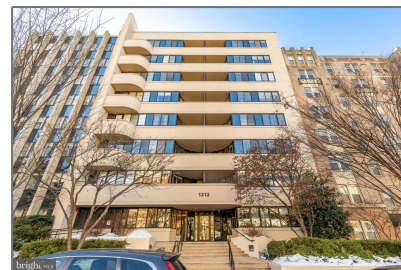

# Residential

729 Sqft - 1312 MASSACHUSETTS AVENUE NW  
305, WASHINGTON, DC 20005

## Basic [Details](#)

Property Type: **Residential**

Listing Type: **For Sale**

Price: **\$449,900**

Bedrooms: **1**

Bathrooms: **1**

Sqft: **729 Sqft**

Year Built: **1949**