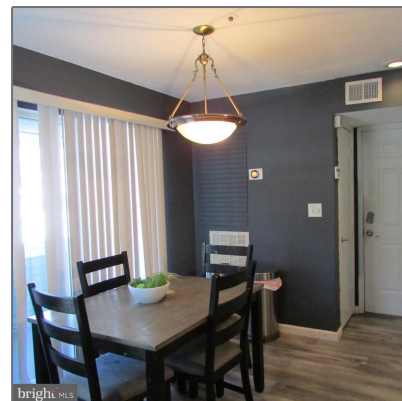

Residential

982 Sqft - 13430 LORD DUNBORE PLACE 2,
UPPER MARLBORO, MD 20772

Basic Details

Property Type: **Residential**

Listing Type: **For Sale**

Price: **$245,000**

Bedrooms: **2**

Bathrooms: **2**

Sqft: **982 Sqft**

Year Built: **1989**

Price Per SQFT: **$249**

Status: **Active**