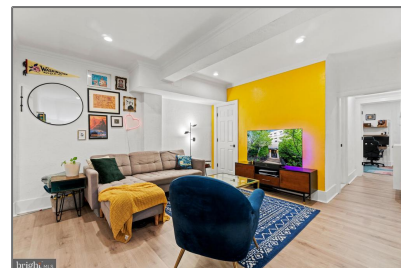

Residential

622 Sqft - 1441 EUCLID STREET NW,
WASHINGTON, DC 20009

Basic Details

Property Type: **Residential**

Listing Type: **For Sale**

Price: **\$305,000**

Bedrooms: **1**

Bathrooms: **1**