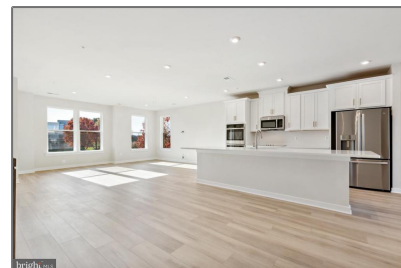

Residential Lease

2,450 Sqft - 14272 NEWBROOK DRIVE,
CHANTILLY, VA 20151

Basic [Details](#)

Property Type: **Residential Lease**

Listing Type: **For Rent**

Price: **\$3,350**

Bedrooms: **3**

Bathrooms: **2**

Sqft: **2,450 Sqft**

Year Built: **2024**

Price Per SQFT: **\$1**

Status: **Active**

Agent [Info](#)

Amber Williams

 (703) 944-3884

 amber@sweethomesamerica.com