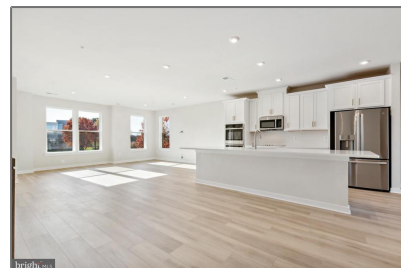

Residential Lease

2,450 Sqft - 14272 NEWBROOK DRIVE,
CHANTILLY, VA 20151

Basic [Details](#)

Property Type: **Residential Lease**

Listing Type: **For Rent**

Price: **\$3,350**

Bedrooms: **3**

Bathrooms: **2**

Sqft: **2,450 Sqft**

Year Built: **2024**

Price Per SQFT: **\$1**

Status: **Active**

Agent [Info](#)

Amber Williams

 (703) 944-3884

 amber@sweethomesamerica.com
