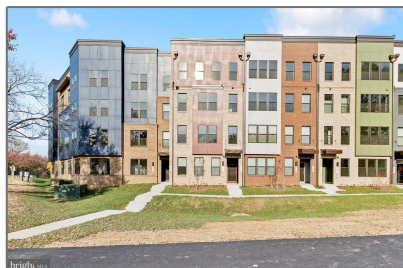

Residential Lease

2,450 Sqft - 14272 NEWBROOK DRIVE,
CHANTILLY, VA 20151

Basic [Details](#)

Property Type: **Residential Lease**

Listing Type: **For Rent**

Price: **\$3,350**

Bedrooms: **3**

Bathrooms: **2**

Sqft: **2,450 Sqft**

Year Built: **2024**

Price Per SQFT: **\$1**

Status: **Active**

Agent [Info](#)

Amber Williams

 (703) 944-3884

 amber@sweethomesamerica.com
