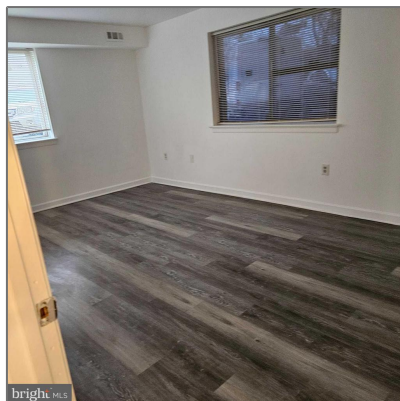

## Basic Details

Property Type: **Residential Lease**

Listing Type: **For Rent**

Price: **\$1,598**

Bedrooms: **2**

Bathrooms: **1**

Sqft: **989 Sqft**

Year Built: **1965**