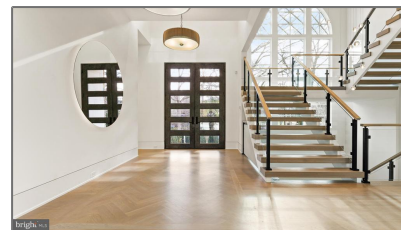

Residential

4,273 Sqft - 40174 MONROE VALLEY PLACE,
ALDIE, VA 20105

Basic Details

Property Type: **Residential**

Listing Type: **For Sale**

Price: **\$3,200,000**

Bedrooms: **4**

Bathrooms: **4**