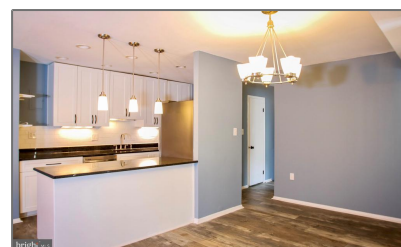

Residential Lease

1,227 Sqft - 5109 CROSSFIELD COURT 14,
NORTH BETHESDA, MD 20852

Basic Details

Property Type: **Residential Lease**

Listing Type: **For Rent**

Price: **\$3,000**

Bedrooms: **3**

Bathrooms: **2**