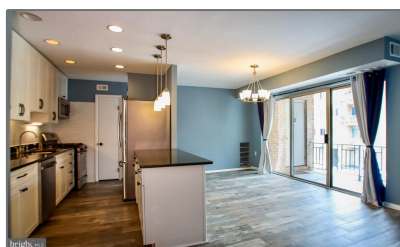

Residential Lease

1,227 Sqft - 5109 CROSSFIELD COURT 14,
NORTH BETHESDA, MD 20852

Basic Details

Property Type: **Residential Lease**

Listing Type: **For Rent**

Price: **\$3,000**

Bedrooms: **3**

Bathrooms: **2**