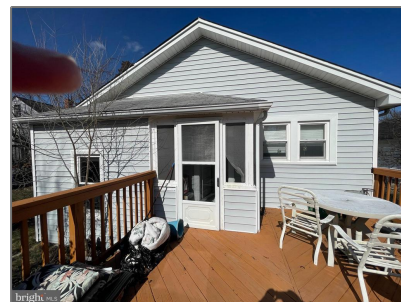

Residential

1,092 Sqft - 1106 SNOWDEN PLACE, LAUREL,
MD 20707

Basic Details

Property Type: **Residential**

Listing Type: **For Sale**

Price: **\$399,900**

Bedrooms: **2**

Bathrooms: **2**

Sqft: **1,092 Sqft**

Year Built: **1940**

Price Per SQFT: **\$366**

Status: **Active**

Agent Info

Amber Williams

📞 (703) 944-3884

✉️ amber@sweethomesamerica.com
