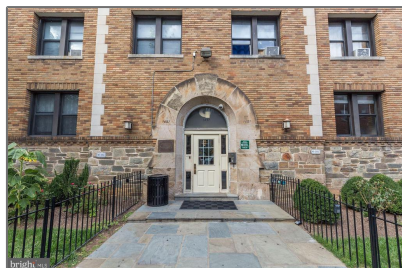

# Residential

597 Sqft - 1457 PARK ROAD NW 408,  
WASHINGTON, DC 20010

## Basic [Details](#)

Property Type:	<b>Residential</b>
Listing Type:	<b>For Sale</b>
Price:	<b>\$325,000</b>
Bedrooms:	<b>1</b>
Bathrooms:	<b>1</b>
Sqft:	<b>597 Sqft</b>
Year Built:	<b>1928</b>
Price Per SQFT:	<b>\$544</b>
Status:	<b>Active</b>