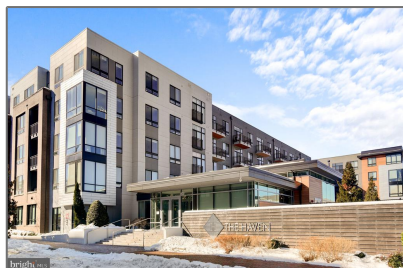

# Residential

740 Sqft - 145 RIVERHAVEN 537, OXON HILL,  
MD 20745