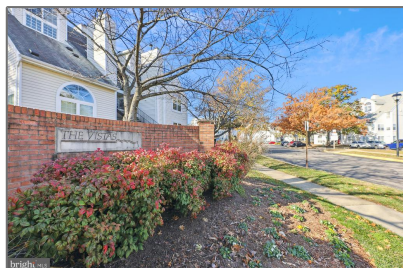

Residential

836 Sqft - 14226 YARDARM WAY 108, LAUREL,
MD 20707

Basic [Details](#)

Property Type: **Residential**

Listing Type: **For Sale**

Price: **\$255,000**

Bedrooms: **2**

Bathrooms: **2**

Sqft: **836 Sqft**

Year Built: **1989**

Price Per SQFT: **\$305**

Status: **Active**

Agent [Info](#)

Amber Williams

(703) 944-3884

amber@sweethomesamerica.com
