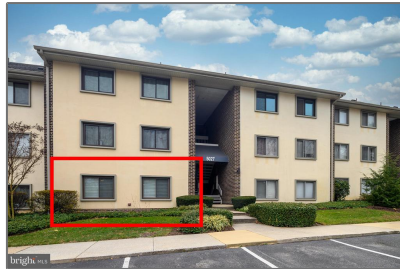

Residential

929 Sqft - 5027 GREEN MOUNTAIN CIRCLE 1,
COLUMBIA, MD 21044

Basic [Details](#)

Property Type:	Residential
Listing Type:	For Sale
Price:	\$229,900
Bedrooms:	2
Bathrooms:	1
Sqft:	929 Sqft
Year Built:	1982
Price Per SQFT:	\$247
Status:	Active