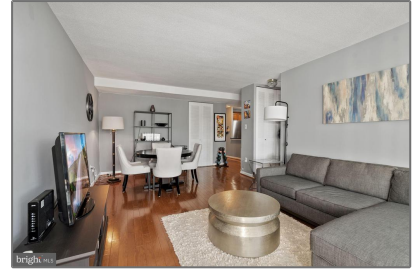

Residential

650 Sqft - 1311 DELAWARE AVENUE SW,
WASHINGTON, DC 20024

Basic Details

Property Type:	Residential
Listing Type:	For Sale
Price:	\$99,900
Bedrooms:	1
Bathrooms:	1
Sqft:	650 Sqft
Year Built:	1962
Price Per SQFT:	\$154
Status:	Active