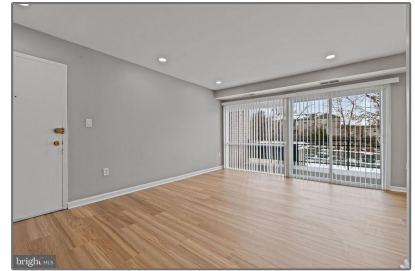

## Basic Details

Property Type:	<b>Residential</b>
Listing Type:	<b>For Sale</b>
Price:	<b>\$169,900</b>
Bedrooms:	<b>2</b>
Bathrooms:	<b>1</b>
Sqft:	<b>875 Sqft</b>
Year Built:	<b>1963</b>
Price Per SQFT:	<b>\$194</b>
Status:	<b>Active</b>