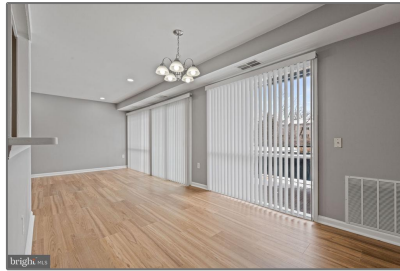

## Basic Details

Property Type:	<b>Residential</b>
Listing Type:	<b>For Sale</b>
Price:	<b>\$169,900</b>
Bedrooms:	<b>2</b>
Bathrooms:	<b>1</b>
Sqft:	<b>875 Sqft</b>
Year Built:	<b>1963</b>
Price Per SQFT:	<b>\$194</b>
Status:	<b>Active</b>