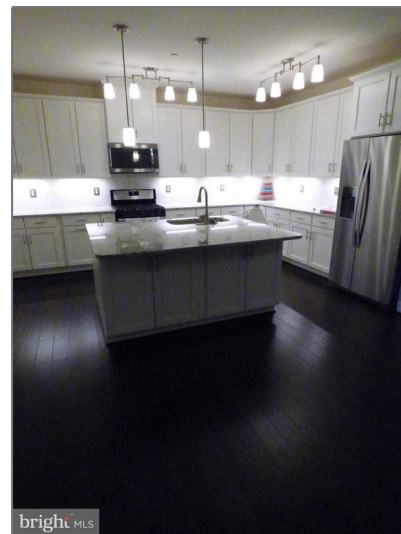

Residential Lease

1,484 Sqft - 10530 RESORT ROAD 105, ELLICOTT CITY, MD 21042

Basic Details

Property Type:	Residential Lease
Listing Type:	For Rent
Price:	\$2,950
Bedrooms:	2
Bathrooms:	2
Sqft:	1,484 Sqft
Year Built:	2018
Price Per SQFT:	\$2
Status:	Active