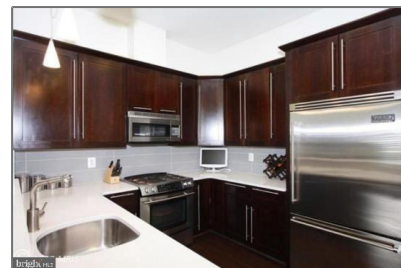

## Basic Details

Property Type: **Residential Lease**

Listing Type: **For Rent**

Price: **\$3,750**

Bedrooms: **2**

Bathrooms: **2**

Sqft: **1,076 Sqft**

Year Built: **2008**