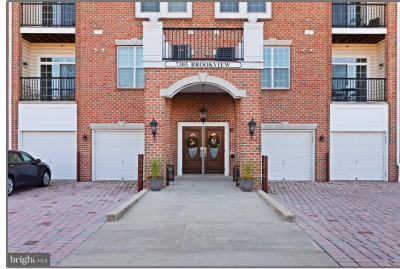

# Residential

1,439 Sqft - 7305 BROOKVIEW ROAD 308,  
ELKRIDGE, MD 21075

## Basic Details

Property Type:	<b>Residential</b>
Listing Type:	<b>For Sale</b>
Price:	<b>\$385,000</b>
Bedrooms:	<b>2</b>
Bathrooms:	<b>2</b>
Sqft:	<b>1,439 Sqft</b>
Year Built:	<b>2008</b>
Price Per SQFT:	<b>\$268</b>
Status:	<b>Active</b>