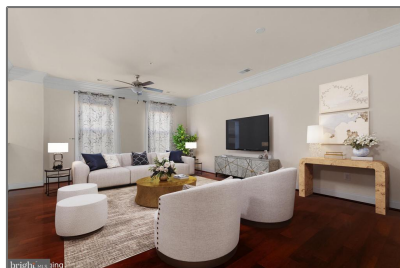

Residential

2,164 Sqft - 15183 LANCASHIRE DRIVE 353,
WOODBIDGE, VA 22191

Basic Details

Property Type: **Residential**

Listing Type: **For Sale**

Price: **$489,000**

Bedrooms: **3**

Bathrooms: **2**

Sqft: **2,164 Sqft**

Year Built: **2009**

Price Per SQFT: **$226**

Status: **Active**