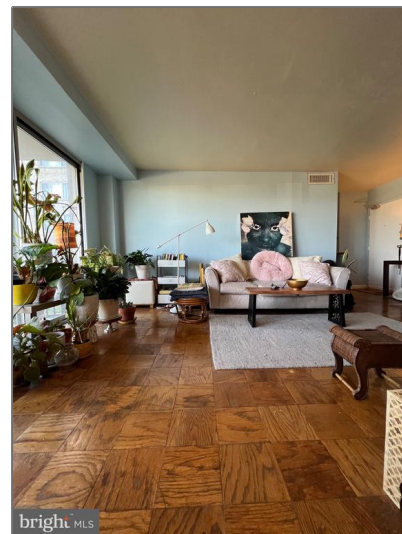

Residential

906 Sqft - 4410 OGLETHORPE STREET 416,
HYATTSVILLE, MD 20781

Basic Details

Property Type: **Residential**

Listing Type: **For Sale**

Price: **\$140,000**

Bedrooms: **2**

Bathrooms: **1**