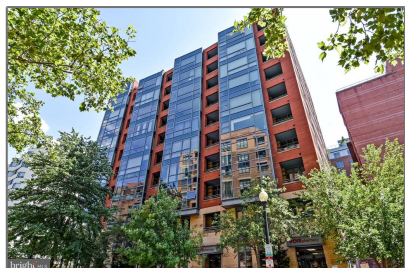

Residential Lease

767 Sqft - 1117 10TH STREET NW 912,
WASHINGTON, DC 20001

Basic [Details](#)

Property Type: **Residential Lease**

Listing Type: **For Rent**

Price: **\$2,850**

Bedrooms: **1**

Bathrooms: **1**

Sqft: **767 Sqft**

Year Built: **2006**

Price Per SQFT: **\$4**

Status: **Active**

Agent [Info](#)

Amber Williams

 (703) 944-3884

 amber@sweethomesamerica.com
