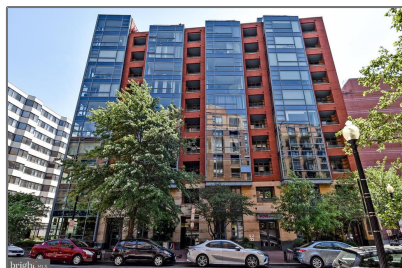

Residential Lease

767 Sqft - 1117 10TH STREET NW 912,
WASHINGTON, DC 20001

Basic [Details](#)

Property Type: **Residential Lease**

Listing Type: **For Rent**

Price: **\$2,850**

Bedrooms: **1**

Bathrooms: **1**

Sqft: **767 Sqft**

Year Built: **2006**

Price Per SQFT: **\$4**

Status: **Active**

Agent [Info](#)

Amber Williams

 (703) 944-3884

 amber@sweethomesamerica.com
