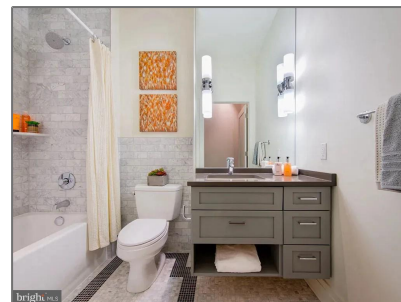

Residential Lease

695 Sqft - 1350 R STREET NW 1, WASHINGTON, DC 20009

Basic Details

Property Type: **Residential Lease**

Listing Type: **For Rent**

Price: **\$3,450**

Bedrooms: **1**

Bathrooms: **1**