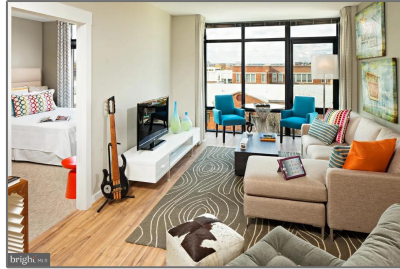

Residential Lease

800 Sqft - NW 1825 7TH STREET NW 1,
WASHINGTON, DC 20001

Basic [Details](#)

Property Type: **Residential Lease**

Listing Type: **For Rent**

Price: **\$2,378**

Bedrooms: **1**

Bathrooms: **1**