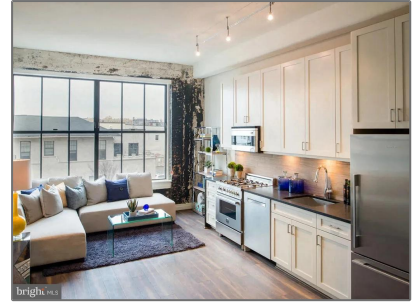

Residential Lease

400 Sqft - 1350 R STREET NW, WASHINGTON,
DC 20009

Basic Details

Property Type: **Residential Lease**

Listing Type: **For Rent**

Price: **\$2,250**

Bathrooms: **1**

Sqft: **400 Sqft**