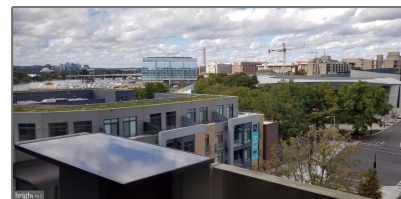

Residential Lease

600 Sqft - 490 M STREET SW, WASHINGTON, DC
20024

Basic [Details](#)

Property Type: **Residential Lease**

Listing Type: **For Rent**

Price: **\$2,395**

Bedrooms: **1**

Bathrooms: **1**