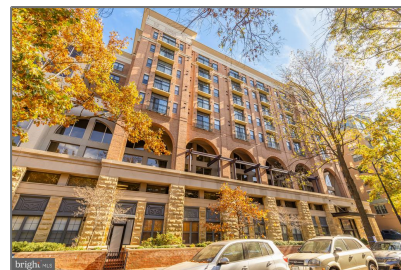

Residential

606 Sqft - 1111 25TH STREET NW 902,
WASHINGTON, DC 20037

Basic Details

Property Type: **Residential**

Listing Type: **For Sale**

Price: **\$499,999**

Bedrooms: **1**

Bathrooms: **1**

Sqft: **606 Sqft**

Year Built: **2005**

Price Per SQFT: **\$825**

Status: **Active**

Agent Info

Amber Williams

 (703) 944-3884

 amber@sweethomesamerica.com