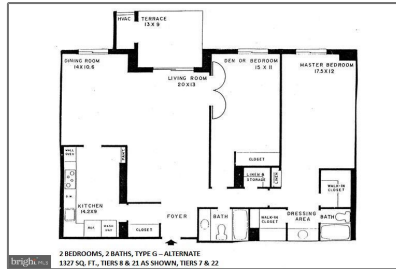

Residential Lease

1,327 Sqft - 8340 GREENSBORO 221, MCLEAN,
VA 22102

Basic Details

Property Type: **Residential Lease**

Listing Type: **For Rent**

Price: **\$3,000**

Bedrooms: **2**

Bathrooms: **2**

Sqft: **1,327 Sqft**

Year Built: **1978**

Price Per SQFT: **\$2**

Status: **Active**

Agent Info

Amber Williams

(703) 944-3884

amber@sweethomesamerica.com