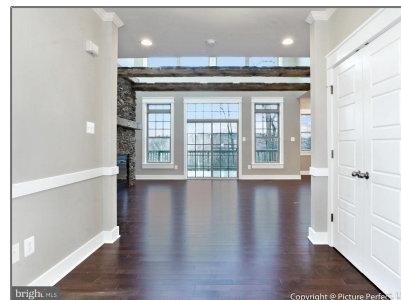

# Residential

2,959 Sqft - 19507 FISHER AVENUE,  
POOLESVILLE, MD 20837

## Basic [Details](#)

Property Type:	<b>Residential</b>
Listing Type:	<b>For Sale</b>
Price:	<b>\$1,148,000</b>
Bedrooms:	<b>4</b>
Bathrooms:	<b>3</b>
Sqft:	<b>2,959 Sqft</b>
Price Per SQFT:	<b>\$388</b>
Status:	<b>Active</b>