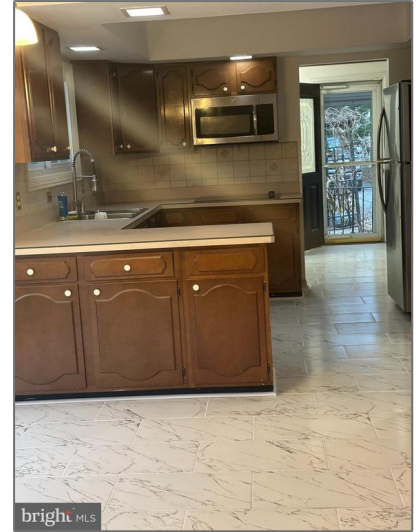

Residential

3,724 Sqft - 6262 SLEEPY HOLLOW ROAD, LA
PLATA, MD 20646

Basic Details

Property Type:	Residential
Listing Type:	For Sale
Price:	\$515,000
Bedrooms:	5
Bathrooms:	3
Sqft:	3,724 Sqft
Year Built:	1967
Price Per SQFT:	\$277
Status:	Active