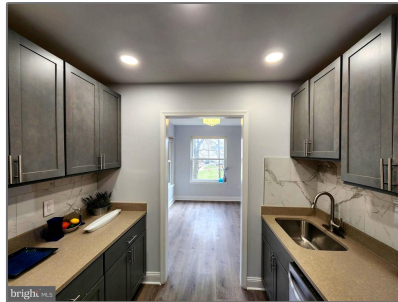

## Basic Details

Property Type:	<b>Residential</b>
Listing Type:	<b>For Sale</b>
Price:	<b>\$162,995</b>
Bedrooms:	<b>2</b>
Bathrooms:	<b>1</b>
Sqft:	<b>979 Sqft</b>
Year Built:	<b>1965</b>
Price Per SQFT:	<b>\$166</b>
Status:	<b>Active</b>