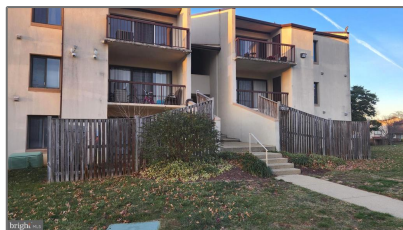

Residential Lease

787 Sqft - 10119 PRINCE PLACE 201, UPPER
MARLBORO, MD 20774

Basic [Details](#)

Property Type: **Residential Lease**

Listing Type: **For Rent**

Price: **\$1,775**

Bedrooms: **1**

Bathrooms: **1**

Sqft: **787 Sqft**

Year Built: **1976**

Price Per SQFT: **\$2**

Status: **Active**

Agent [Info](#)

Amber Williams

 (703) 944-3884

 amber@sweethomesamerica.com