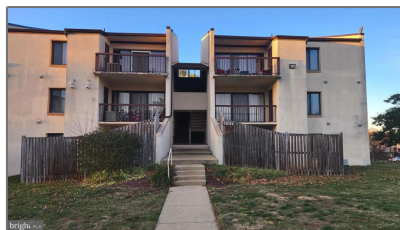

Residential Lease

787 Sqft - 10119 PRINCE PLACE 201, UPPER
MARLBORO, MD 20774

Basic [Details](#)

Property Type: **Residential Lease**

Listing Type: **For Rent**

Price: **\$1,775**

Bedrooms: **1**

Bathrooms: **1**

Sqft: **787 Sqft**

Year Built: **1976**

Price Per SQFT: **\$2**

Status: **Active**

Agent [Info](#)

Amber Williams

 (703) 944-3884

 amber@sweethomesamerica.com