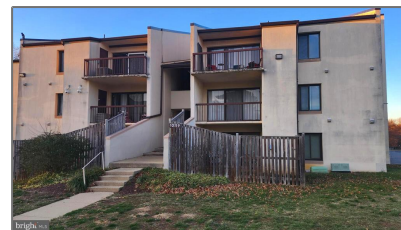

Residential Lease

787 Sqft - 10119 PRINCE PLACE 201, UPPER
MARLBORO, MD 20774

Basic [Details](#)

Property Type: **Residential Lease**

Listing Type: **For Rent**

Price: **\$1,775**

Bedrooms: **1**

Bathrooms: **1**

Sqft: **787 Sqft**

Year Built: **1976**

Price Per SQFT: **\$2**

Status: **Active**

Agent [Info](#)

Amber Williams

 (703) 944-3884

 amber@sweethomesamerica.com