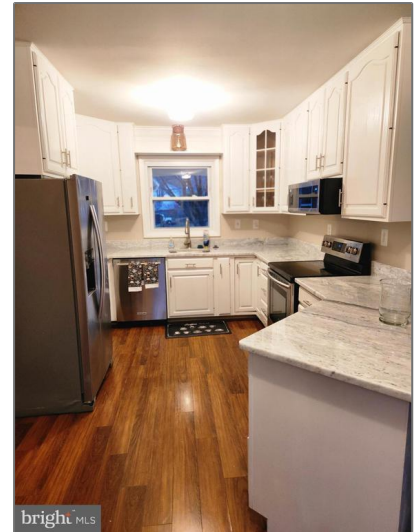

# Residential

1,849 Sqft - 16009 POND MEADOW LANE,  
BOWIE, MD 20716