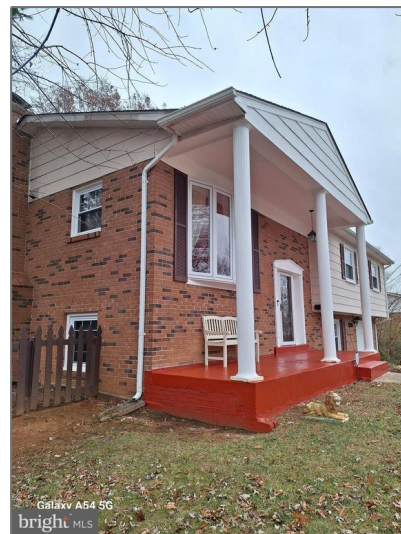

Residential

2,205 Sqft - 4306 ELDORADO DRIVE,
WOODBIDGE, VA 22193

Basic Details

Property Type: **Residential**

Listing Type: **For Sale**

Price: **\$515,000**

Bedrooms: **4**

Bathrooms: **2**

Sqft: **2,205 Sqft**

Year Built: **1970**

Price Per SQFT: **\$380**

Status: **Active**

Agent Info

Amber Williams

 (703) 944-3884

 amber@sweethomesamerica.com