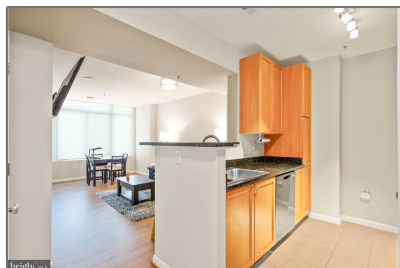

Residential Lease

688 Sqft - N 851 GLEBE ROAD 115, ARLINGTON,
VA 22203

Basic [Details](#)

Property Type: **Residential Lease**

Listing Type: **For Rent**

Price: **\$2,500**

Bedrooms: **1**

Bathrooms: **1**