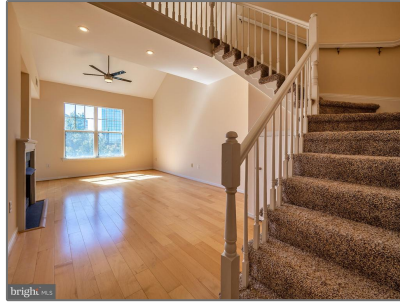

Residential

992 Sqft - 1645 INTERNATIONAL DRIVE 408,
MCLEAN, VA 22102

Basic Details

Property Type:	Residential
Listing Type:	For Sale
Price:	\$485,000
Bedrooms:	2
Bathrooms:	2
Sqft:	992 Sqft
Year Built:	1997
Price Per SQFT:	\$489
Status:	Active