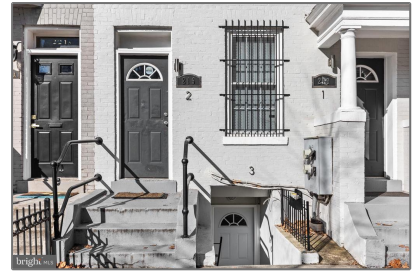

# Residential Lease

1,000 Sqft - 219 P STREET NW, WASHINGTON,  
DC 20001

## Basic Details

Property Type: **Residential Lease**

Listing Type: **For Rent**

Price: **\$2,600**

Bedrooms: **2**

Bathrooms: **2**

Sqft: **1,000 Sqft**

Year Built: **1906**