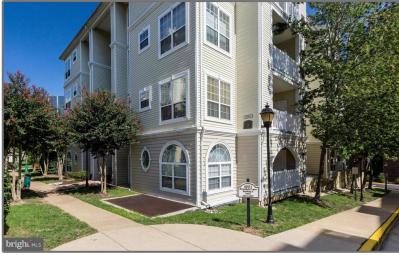

# Residential Lease

726 Sqft - 4551 STRUTFIELD LANE 4225,  
ALEXANDRIA, VA 22311

## Basic [Details](#)

Property Type:	<b>Residential Lease</b>
Listing Type:	<b>For Rent</b>
Price:	<b>\$2,000</b>
Bedrooms:	<b>1</b>
Bathrooms:	<b>1</b>
Sqft:	<b>726 Sqft</b>
Year Built:	<b>2000</b>
Price Per SQFT:	<b>\$3</b>
Status:	<b>Active</b>