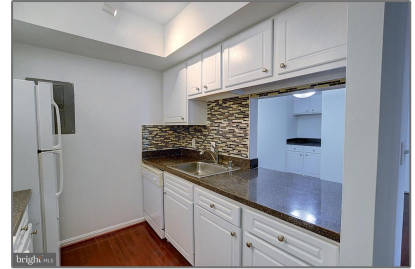

Residential

1,033 Sqft - 8203 WHISPERING OAKS WAY 303,
GAITHERSBURG, MD 20879

Basic [Details](#)

Property Type:	Residential
Listing Type:	For Sale
Price:	\$250,000
Bedrooms:	2
Bathrooms:	2
Sqft:	1,033 Sqft
Year Built:	1986
Price Per SQFT:	\$242
Status:	Active