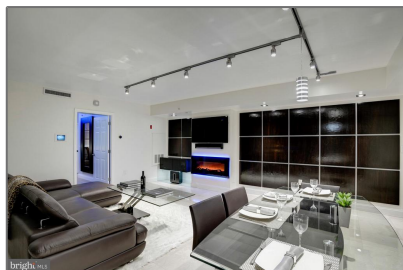

Residential Lease

1,318 Sqft - 11710 OLD GEORGETOWN ROAD
208, NORTH BETHESDA, MD 20852

Basic [Details](#)

Property Type: **Residential Lease**

Listing Type: **For Rent**

Price: **\$3,150**

Bedrooms: **2**

Bathrooms: **2**