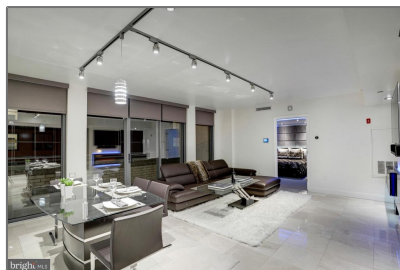

Residential Lease

1,318 Sqft - 11710 OLD GEORGETOWN ROAD
208, NORTH BETHESDA, MD 20852

Basic [Details](#)

Property Type: **Residential Lease**

Listing Type: **For Rent**

Price: **\$3,150**

Bedrooms: **2**

Bathrooms: **2**